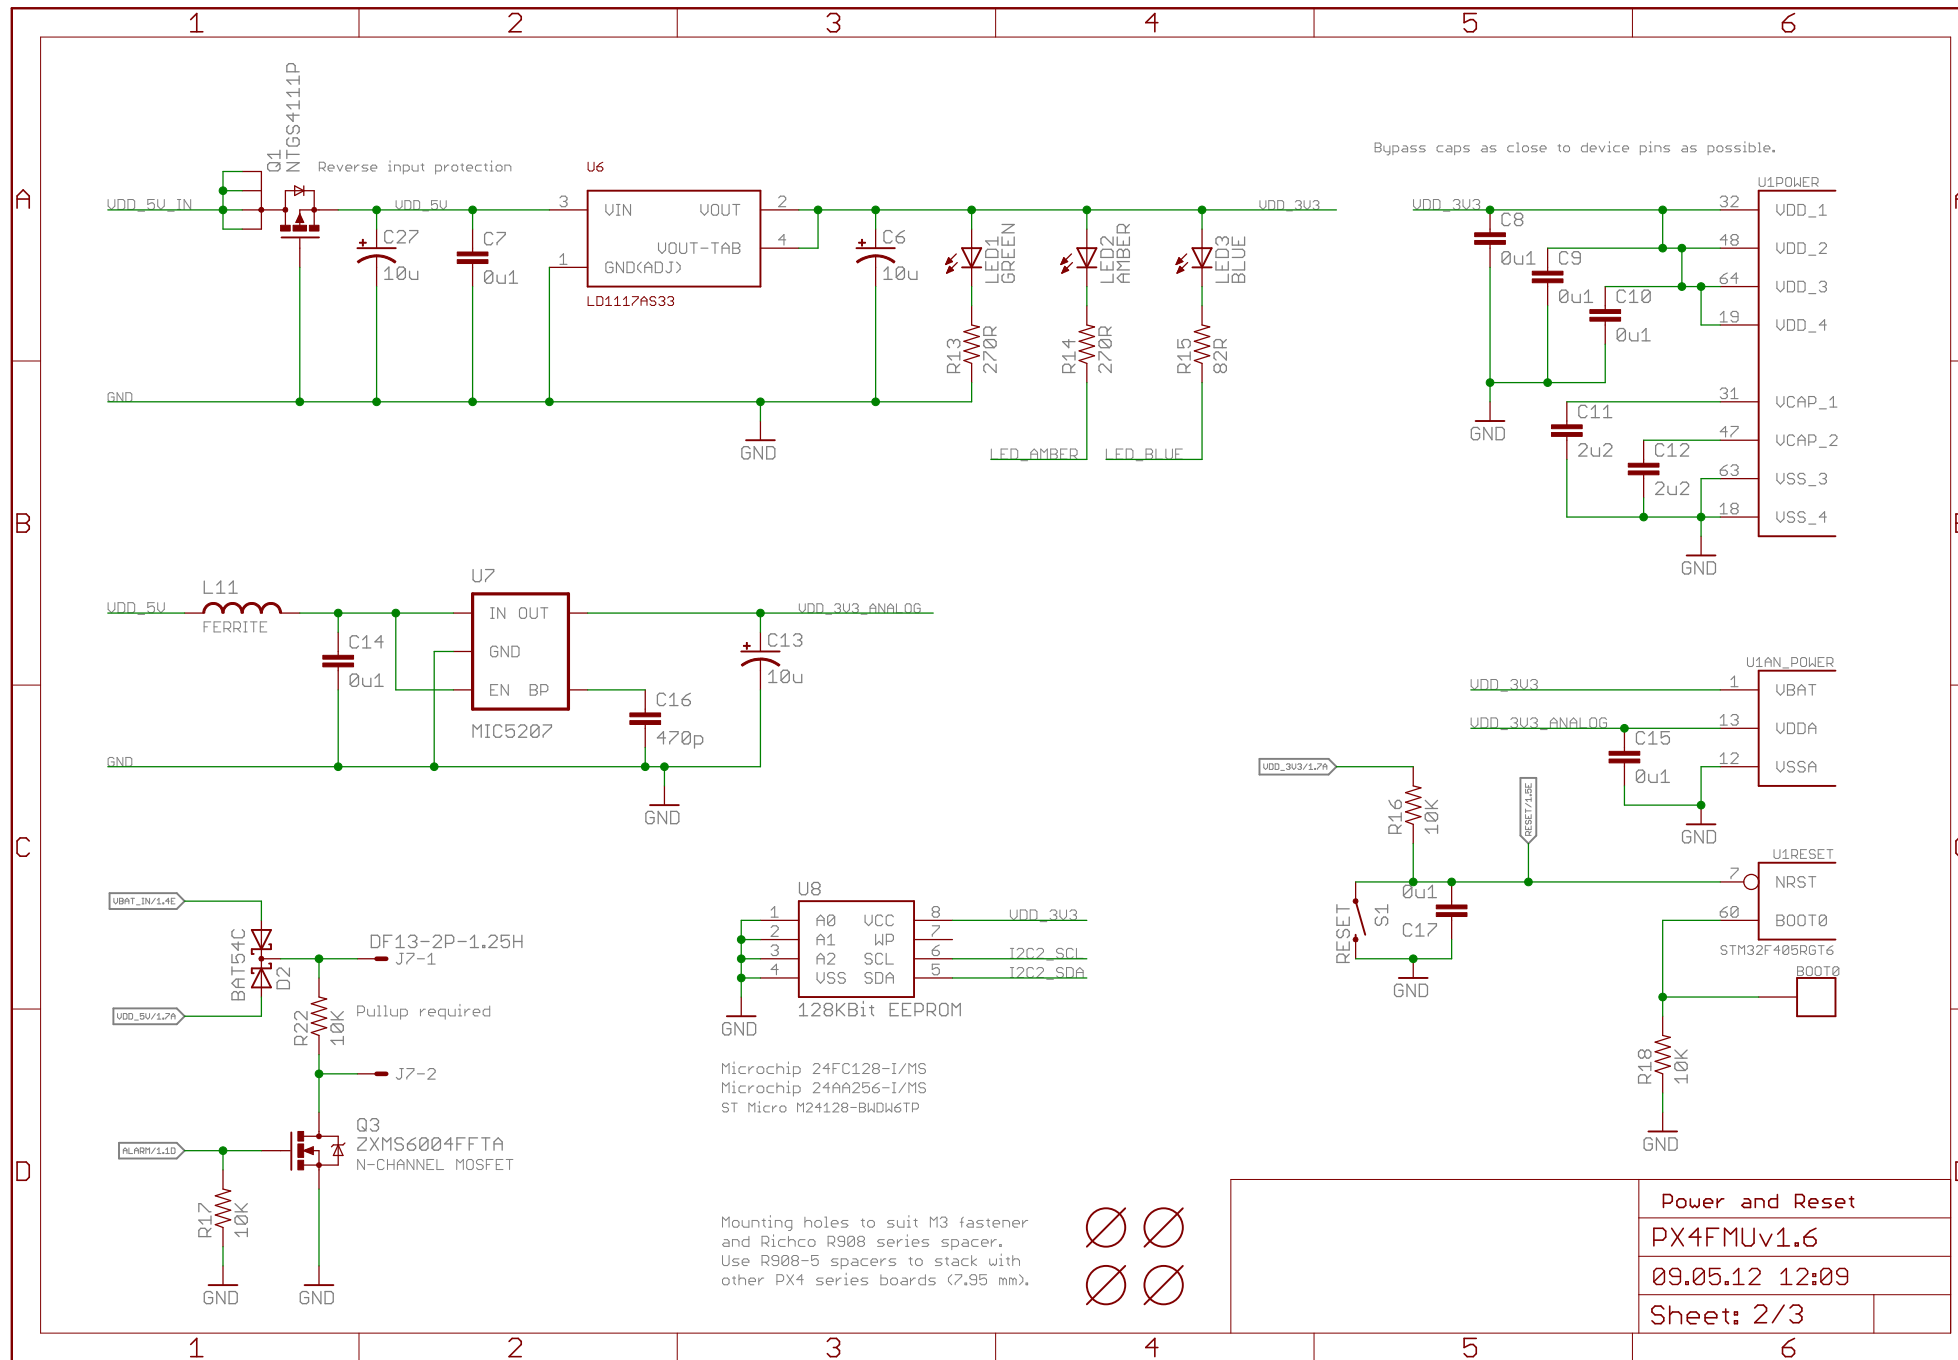

PX4 LOGO

Ports and Connectors	
PX4FMUv1.6	
09.05.12 12:09	
Sheet: 1/3	

Sensors	
PX4FMUv1.6	
09.05.12 12:09	
Sheet: 3/3	