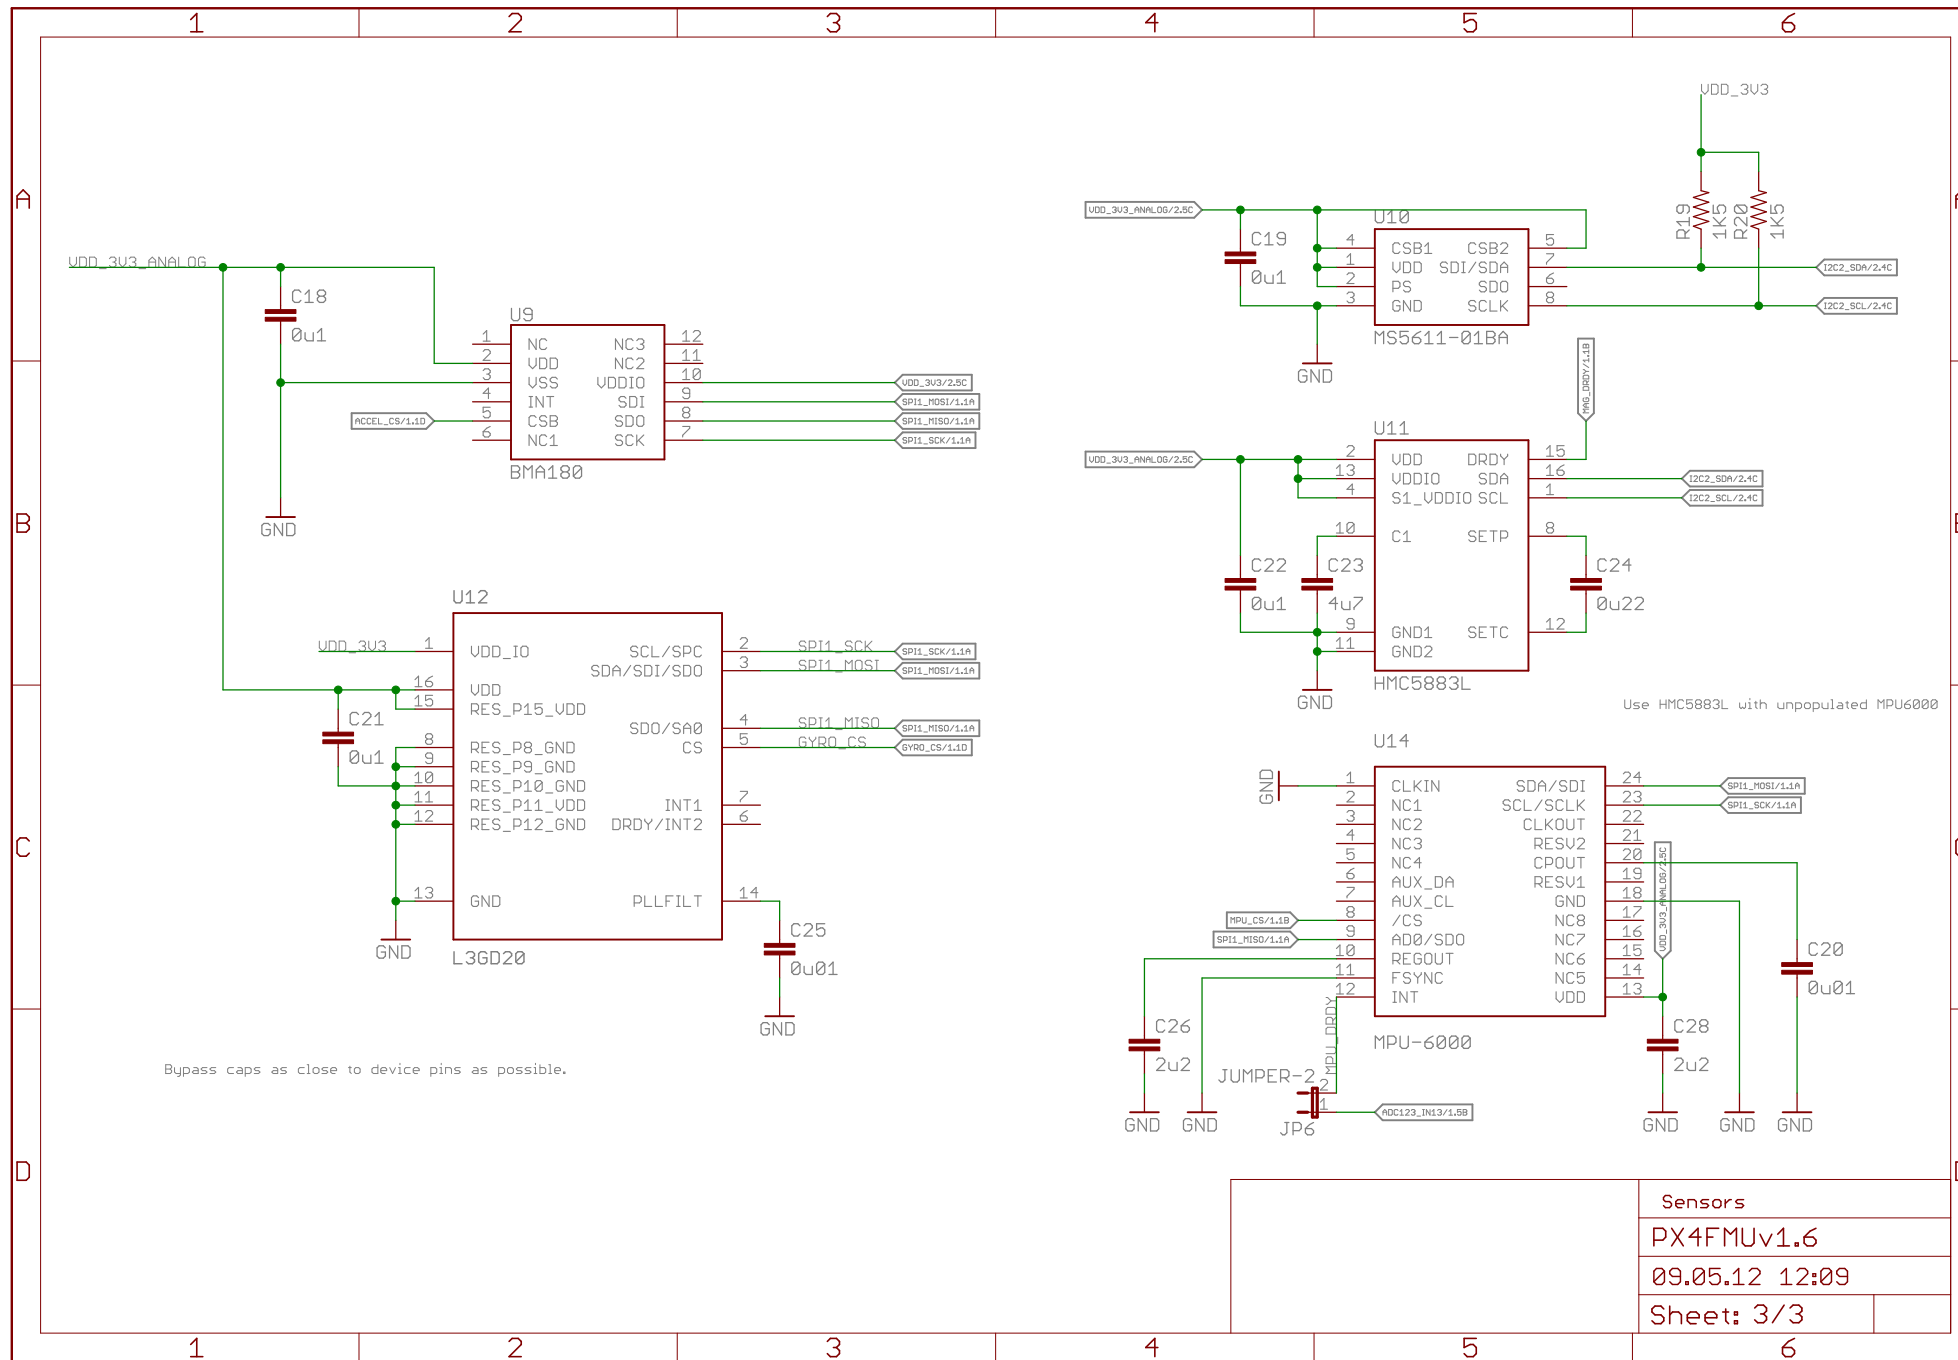

PX4 LOGO

Ports and Connectors	
PX4FMUv1.6	
09.05.12 12:09	
Sheet: 1/3	

Sensors	
PX4FMUv1.6	
09.05.12 12:09	
Sheet: 3/3	