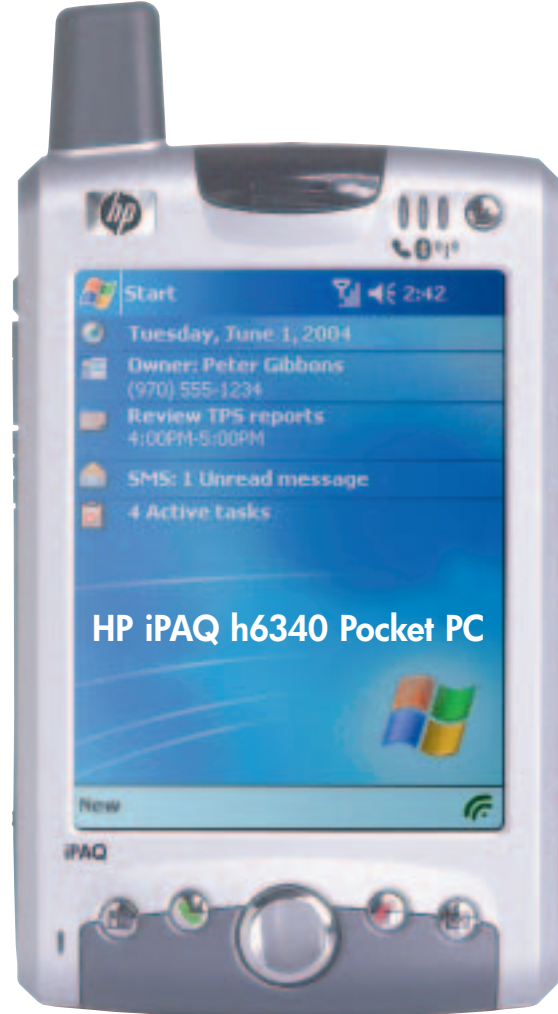

For more information on
HP iPAQ Pocket PCs please visit:
www.hp.com/eur/handhelds

© Copyright 2004 Hewlett-Packard Development Company, L.P. The information contained herein is subject to change without notice. The only warranties for HP products and services are set forth in the express warranty statements accompanying such products and services. Nothing herein should be construed as constituting an additional warranty. HP shall not be liable for technical or editorial errors or omissions contained herein. Intel is a registered trademark of Intel Corporation or its subsidiaries in the United States and other countries. Microsoft and Windows are U.S. registered trademarks of Microsoft Corporation. Bluetooth is a registered trademark owned by its proprietor and used by Hewlett-Packard Company under license.

5982-8653EEE, November 2004