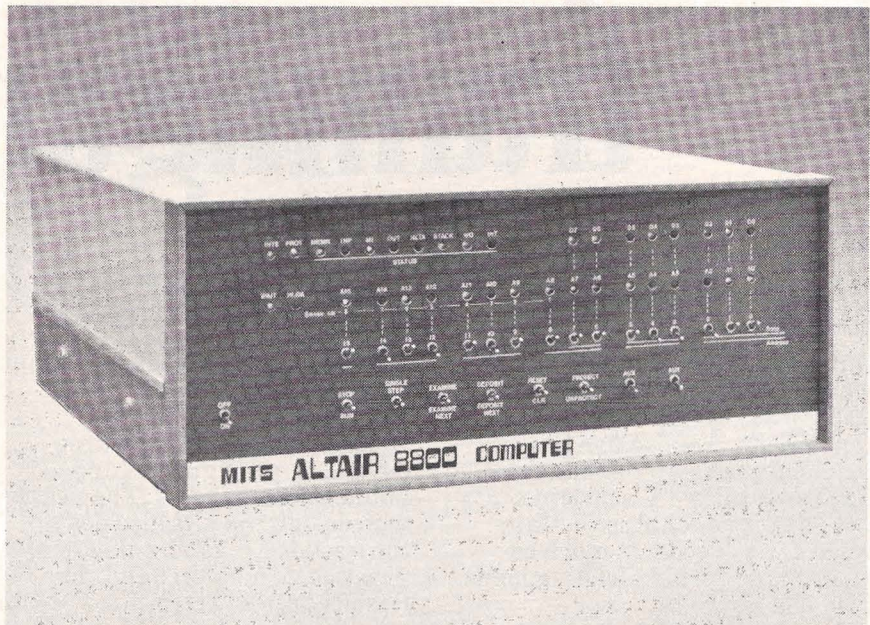

ITEM: 4,096 word *Dynamic Memory Card*. People tell us this is one of the best buys in the industry. Maximum access time is 420 nanoseconds. **PRICE:** $264.00 kit. $338.00 assembled.

ITEM: *Static Memory Card*. Comes with 256 words of memory and is expandable to 1024 words. Maximum access time is 850 nanoseconds. **PRICE:** $103.00 kit. $134.00 assembled.

ITEM: *Memory Modules*. Adds 256 words of memory to the *Static Memory Card*. **PRICE:** $53.00 kit. $61.00 assembled.

ITEM: Full 1024 word *Static Memory Card*. **PRICE:** $176.00 kit. $209.00 assembled.

ITEM: *Audio Cassette Record Interface*. Allows virtually unlimited memory storage for data or software. Operates by modulating audio frequencies in the record mode. Demodulates recorded data in playback mode. **PRICE:** $128.00 kit. $174.00 assembled.

ITEM: Full *Parallel Input/Output Card*. TTL compatible with necessary handshake flags for conventional parallel interface. Addressing circuitry allows each card to be addressed anywhere from location 0 to location 255. **PRICE:** $92.00 kit. $114.00 assembled.

ITEM: *Serial Input/Output Card RS232*. Full RS232 interface card uses a UART and has divider logic to allow for presettable baud rates from 110 to 19,200. **PRICE:** $119.00 kit. $138.00 assembled.

ITEM: *Serial Input/Output Card TTL*. Same as above except all signals are TTL level (both in and out). **PRICE:** $124.00 kit. $146.00 assembled.

ITEM: *Serial Input/Output Card TTY*. Same as above except that it is for interfacing with conventional teletypes (current loop). **PRICE:** $124.00 kit. $146.00 assembled.

ITEM: *VLCT Computer Terminal*. This very low-cost terminal was originally featured in December's *PE* and it is now part of the *Altair System*. Allows user to convert from octal format to binary and back to octal, decimal, or hexadecimal. **PRICE:** $129.00 kit. $169.00 assembled.

ITEM: *CT256 Computer Terminal*. Basic memory of 256 characters with expandability to 1024 characters combines with a 32 character display to provide ease of operation. Special function keys for data retrieval and display format. ASCII coded keyboard and 110/300 baud rates. Auto-transmit and tape play/record features. **PRICE:** $595.00 kit. $695.00 assembled.

ADD these items to the 15 other options currently under development (including a floppy disc system, a CRT terminal, 32 character display, line printer, etc.) and you can see why the **ULTIMATE KIT** is fast becoming the **ULTIMATE SYSTEM**.

ALTAIR 8800 PRICES

The *Altair 8800* is a full-blown, high-quality computer that sells for less than $500.00 in kit form. Its parallel, 8-bit processor uses a 16-bit address. It has 78 basic machine instructions and it can directly address 256 input and 256 output devices. Basic instruction cycle time is 2 microseconds. **PRICE:** $439.00 kit. $621.00 assembled.

Warranty: 90 days on parts and labor for assembled units. 90 days on parts for kits.

Prices and specifications subject to change without notice.

MIITS/6328 Linn, N.E., Albuquerque, New Mexico 87108, 505/265-7553.

MAIL THIS COUPON TODAY!

1. ☐ Enclosed is a Check for $ _____ ☐ or Master Charge # _____
   ☐ or Bank Americard # _____ Credit Card Expiration Date _____
   ☐ ALTAIR 8800 ☐ Kit ☐ Assembled Options (list on separate sheet)
   Include $8.00 for Postage and Handling
   ☐ Please send free Altair System Catalogue

NAME _____

ADDRESS _____

City _____ State & Zip _____

MIITS/6328 Linn, N.E., Albuquerque, New Mexico 87108, 505/265-7553