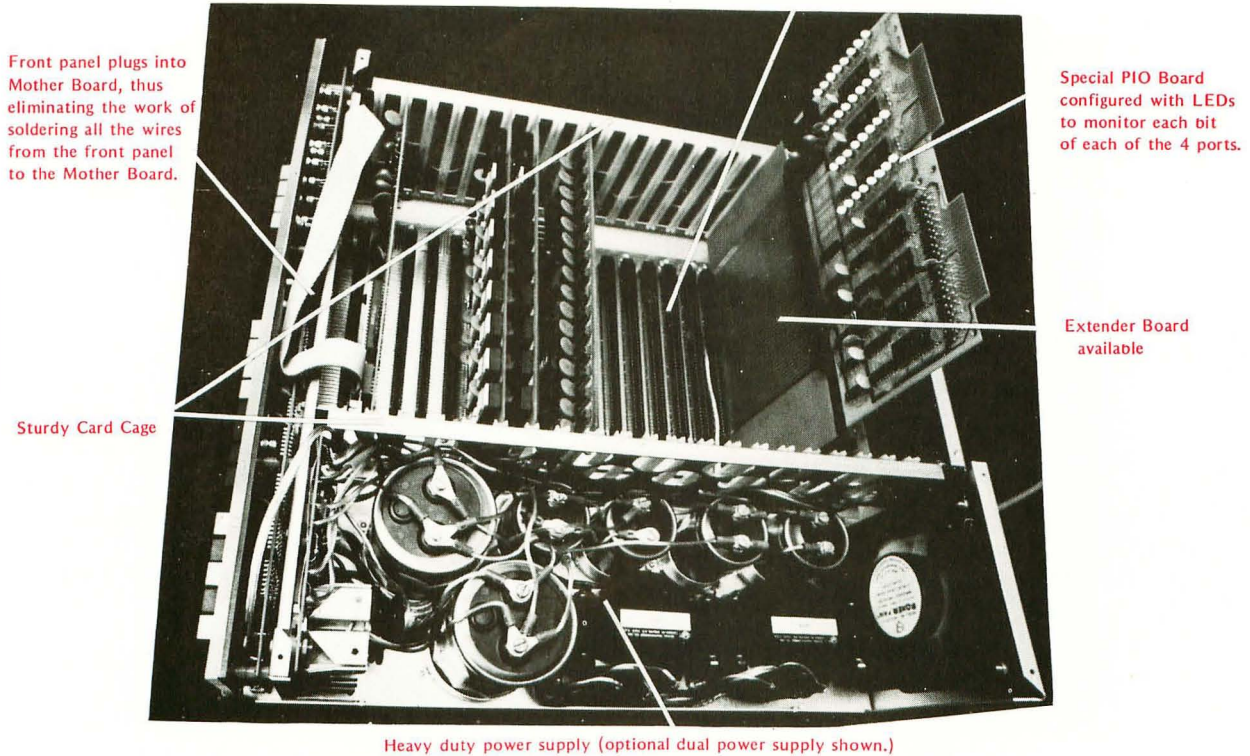

IMSAI

The IMSAI 8080 can be configured with optional Mother Board to provide a full 22 slots. (shown)

Front panel plugs into Mother Board, thus eliminating the work of soldering all the wires from the front panel to the Mother Board.

Special PIO Board configured with LEDs to monitor each bit of each of the 4 ports.

Extender Board available

Sturdy Card Cage

Heavy duty power supply (optional dual power supply shown.)

The IMSAI 8080 is designed using the full Intel family of large scale integration chips, thus providing high reliability and greater flexibility.