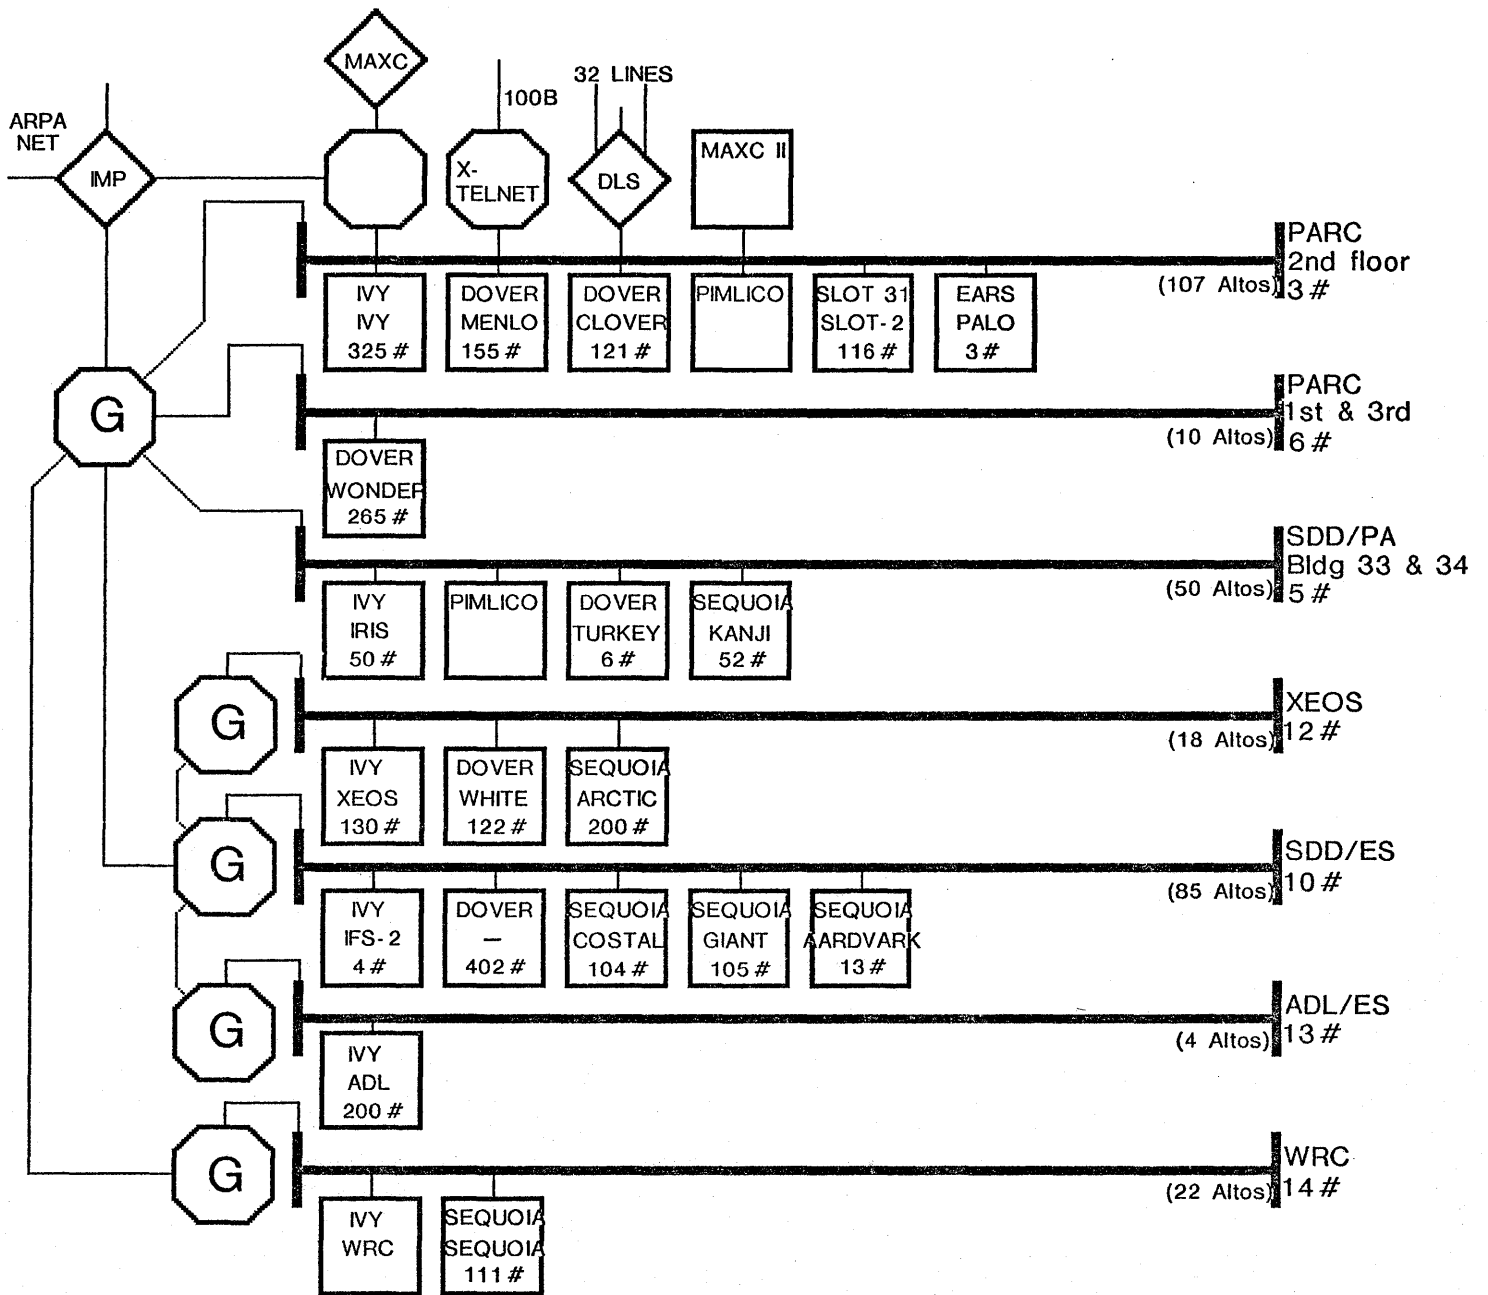

# XEROX ALTO NETWORK

February, 1978

Filed on [MAXC] <AltoDocs> AltoNetwork.press

ALTO Server  
(ALTO + Device)

NOVA  
(G is w/ pup Gateway software)

Other Resource