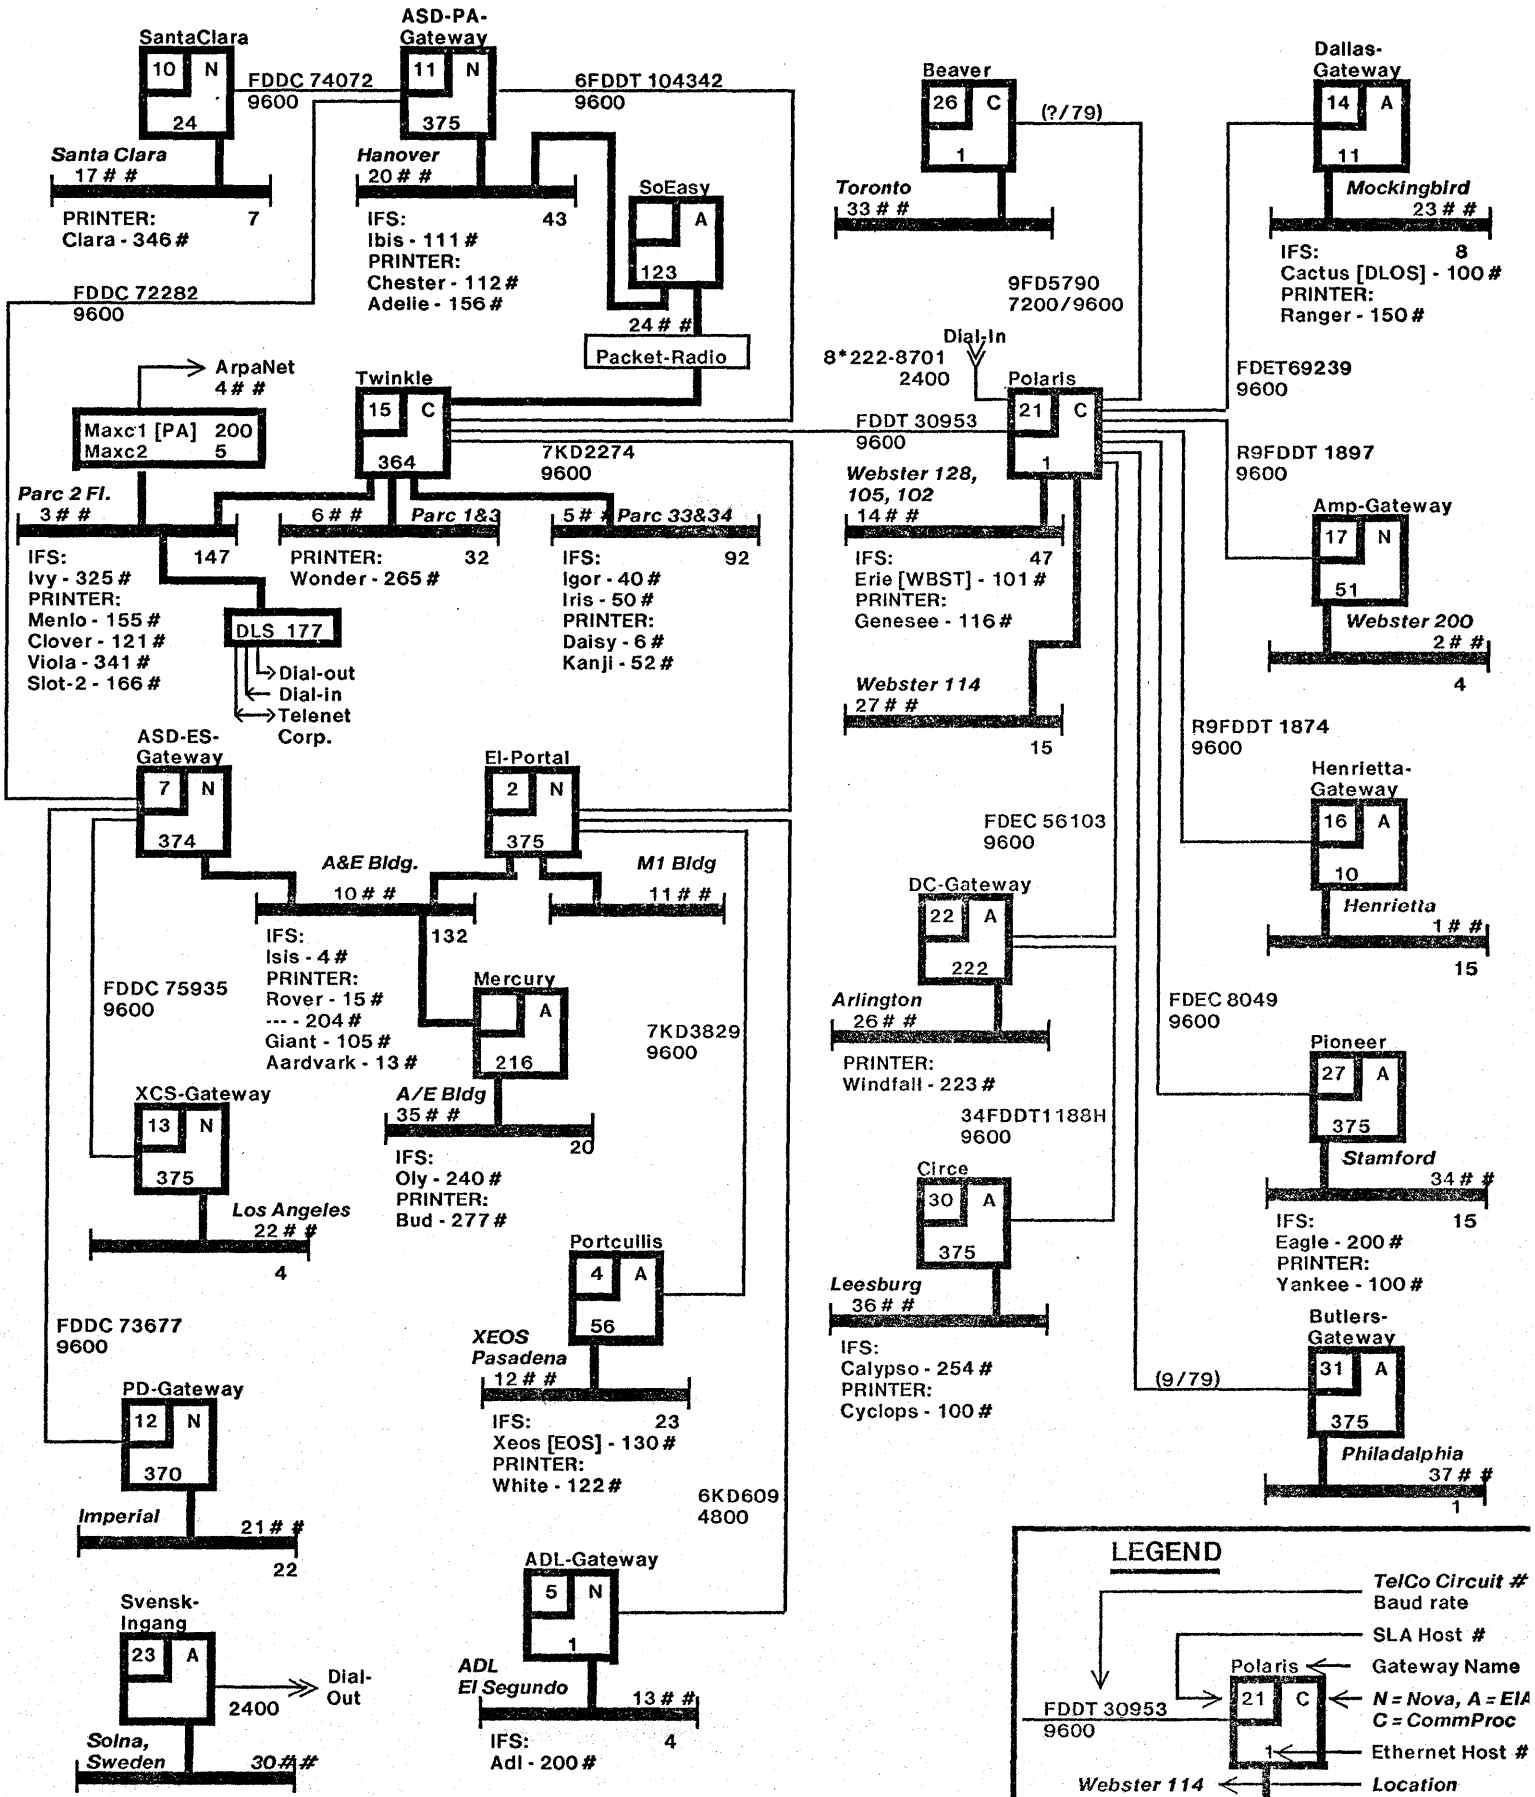

NATIONAL ALTO NETWORK
June, 1979

Filed on: [maxc]NetworkMap.press

**ALTO NATIONAL NETWORK
NETWORK TOPOLOGY**
September, 1979

LEGEND

- TelCo Circuit #
- Baud rate
- SLA Host #
- Gateway Name
- N = Nova, A = EIA
- C = CommProc
- Ethernet Host #
- Location
- Network #
- Hosts on Net
- [WBST] => Mail Registry