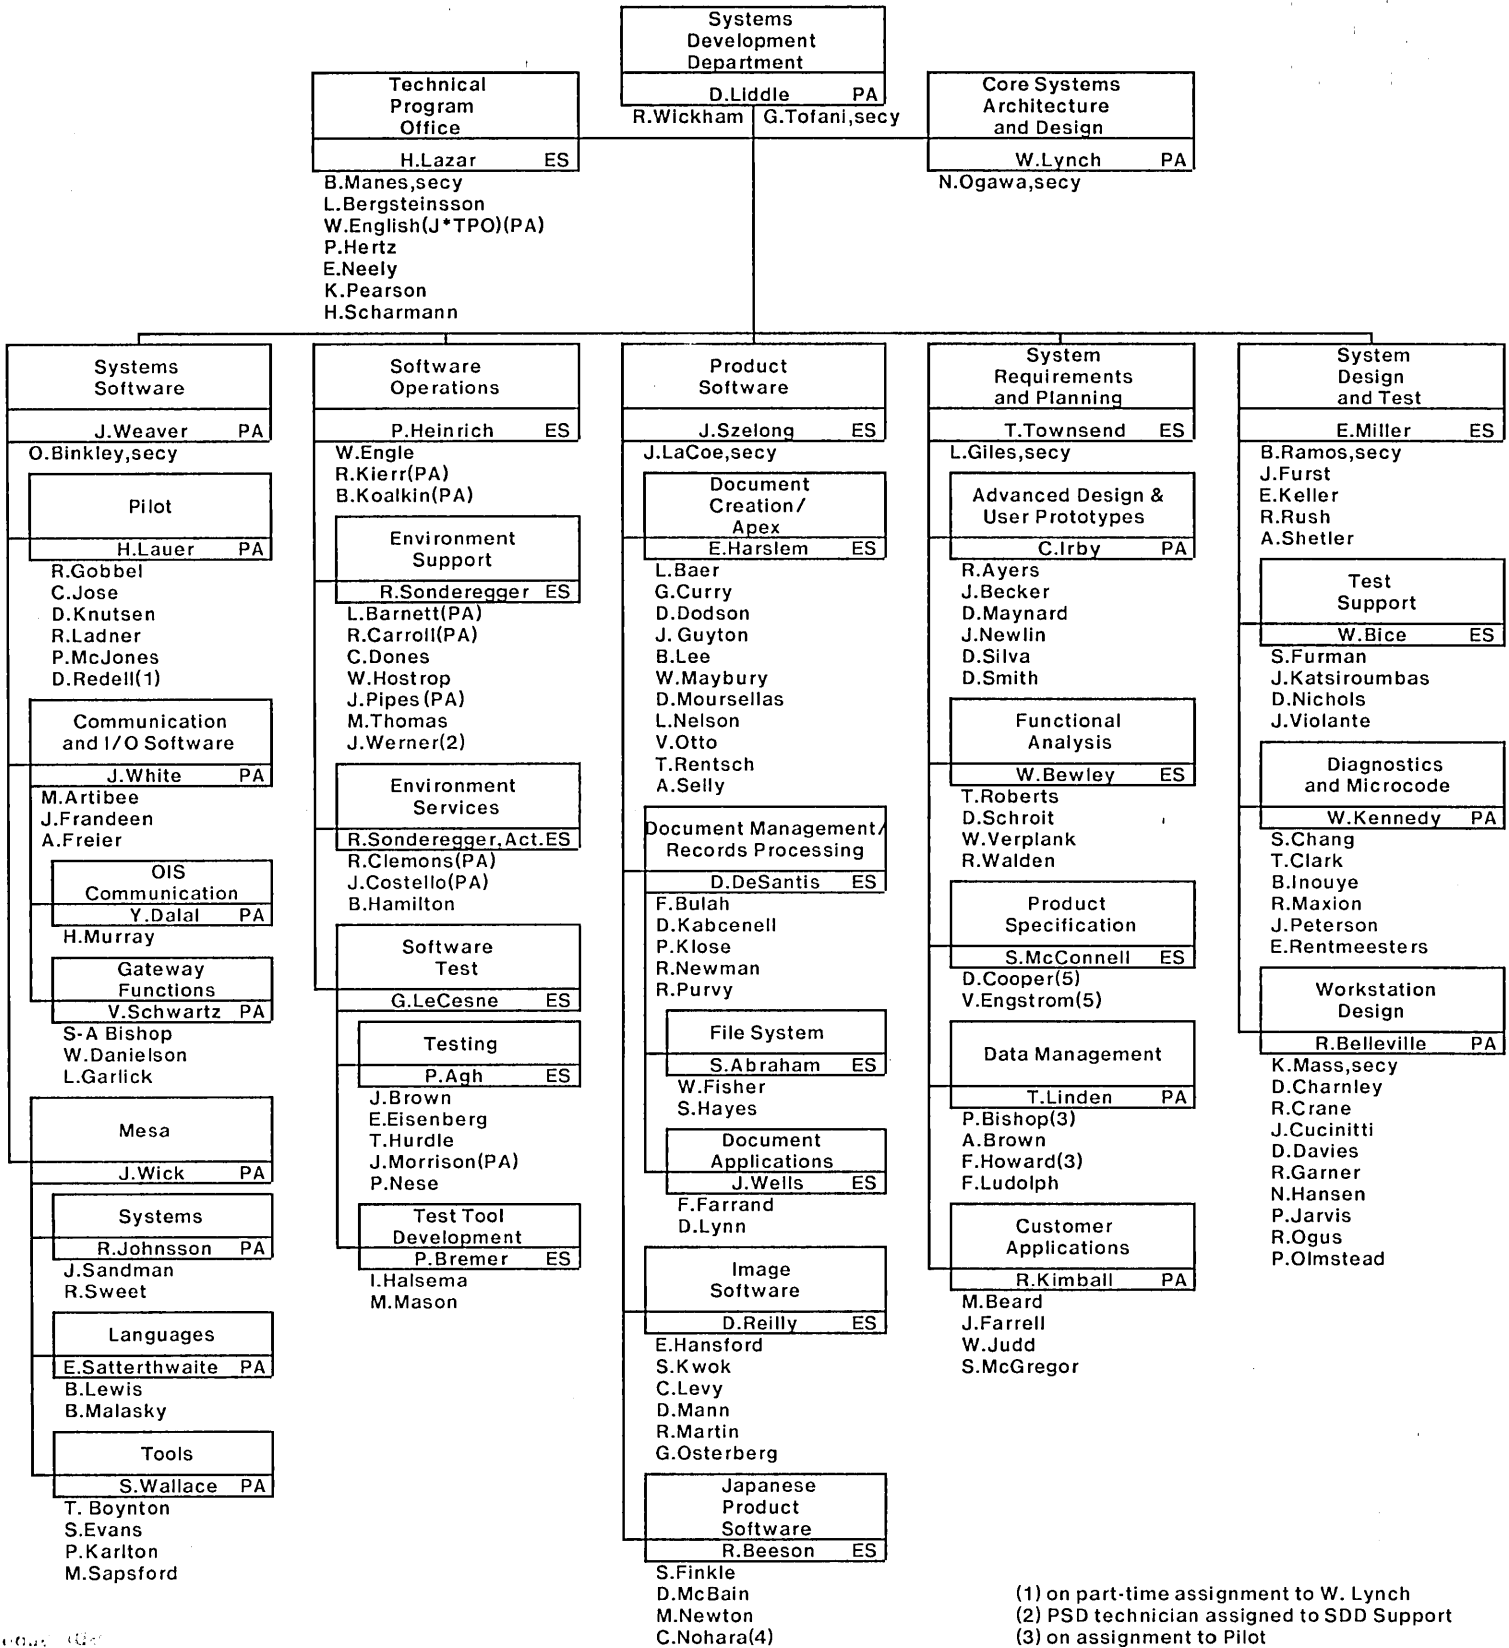

**XEROX BUSINESS SYSTEMS  
SYSTEMS DEVELOPMENT DEPARTMENT  
El Segundo (ES) and Palo Alto (PA)**

(October 22, 1979)

- (1) on part-time assignment to W. Lynch
- (2) PSD technician assigned to SDD Support
- (3) on assignment to Pilot
- (4) on loan to Document Management/ Records Processing
- (5) on loan to Marketing