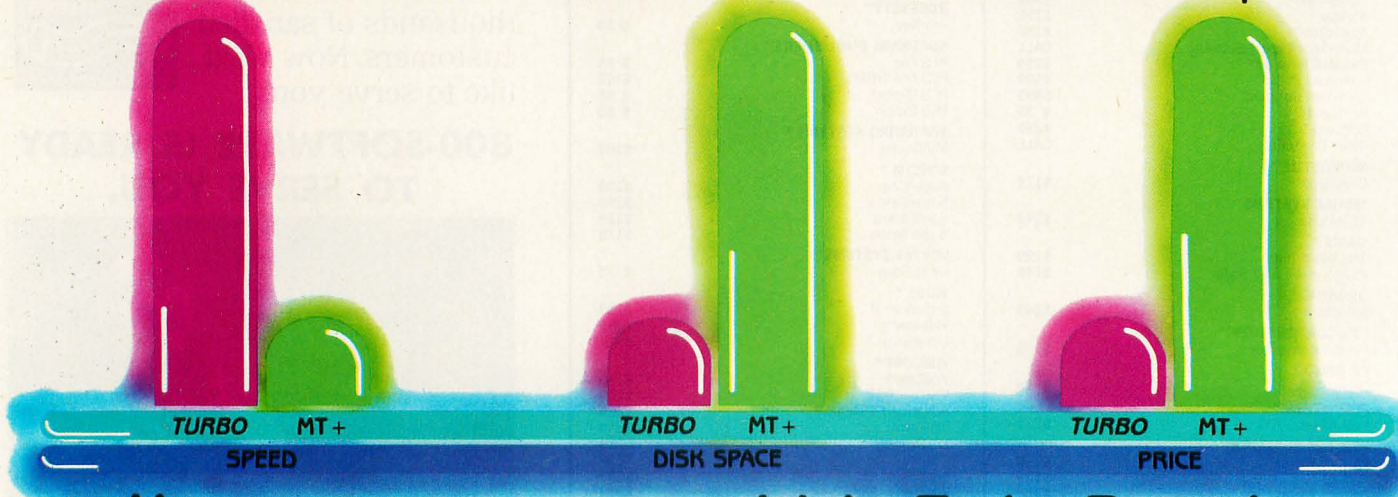

Introductory Offer

PASCAL

\$49.95

Standard Pascal for Your IBM PC, MS-DOS, CP/M 86, and CP/M 80 Computers

Hang on to your seats! It's *Turbo Pascal*.

| | <i>Turbo Pascal</i> | JRT | MT+ |
|--|----------------------|--------------|------------------------|
| 8 & 16 bit | YES | NO | YES |
| Editor | YES | NO | NO |
| Generate Object Code | YES | NO | YES |
| Locates RunTime Errors Directly in Source Code | YES | NO | NO |
| Compilation Speed * | 1 s. | 46 s. | 69 s. includes linking |
| Execution Speed * | 6 s. | 69 s. | 8 s. |
| Disk Space | 28K including editor | 85K + editor | 168K + editor |
| Price | \$49.95 | \$39.95 | \$595.00 |