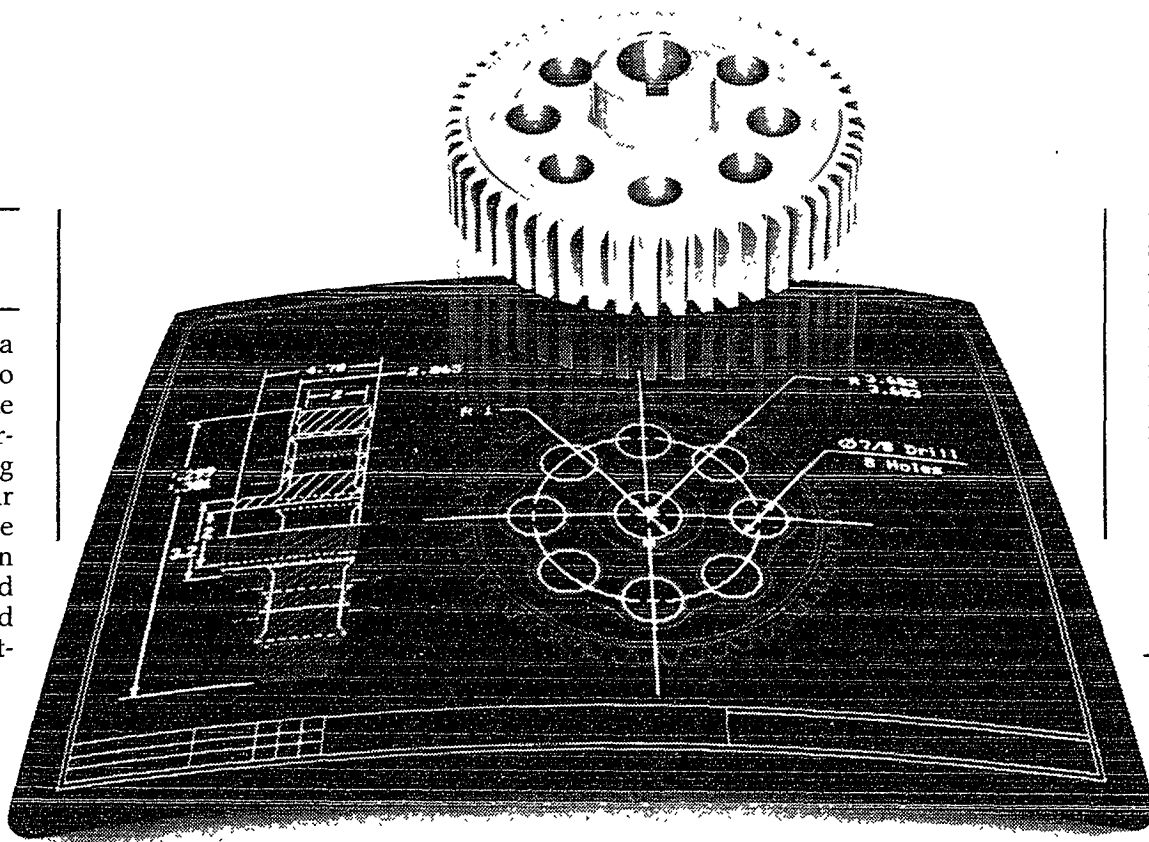

A desktop minicomputer?

There are many factors that make the COMPAQ DESKPRO 386 such a powerful personal computer—rapid mass storage access, 32-bit advanced architecture, faster RAM, and a large linear address space are just a few. The combination of these advanced features allows software developers to easily modify minicomputer programs for use on this system. But you don't have to wait for that to happen, because you'll get a minicomputer-level of performance with your *current* personal productivity software. So you can begin to take advantage of all the speed and performance of the COMPAQ DESKPRO 386 immediately.

Net gain

With offices installing more and more personal computers, the ability to connect them in order to share programs and information has become increasingly important. Important, too, is the efficiency of these networks. Waiting at a workstation for information to make its way back and forth from a network file server or multi-user host computer can be frustrating. With the

CAD/CAE programs like AutoCAD™ enable you to do detailed electronic modeling, and the speed of the 80287 coprocessor provides real-time response. The COMPAQ DESKPRO 386 offers the performance of a minicomputer or engineering workstation for thousands of dollars less.

COMPAQ DESKPRO 386 as your file server or host, you can eliminate those frustrations while enjoying even greater productivity. Your system will run faster than ever. And with greater speed and fixed disk drives that offer more storage, you can handle additional users with no loss of performance.

Multi-task master

Sophisticated users who spend a lot of time loading and reloading the different programs they use can greatly benefit from the power of the COMPAQ DESKPRO 386 through multi-tasking. Multi-tasking allows users to run several programs simultaneously — and switch between them. And that capability has never been better than on the new COMPAQ DESKPRO 386. Its vast memory capacity allows you to load lots of programs. And its speed means you can run them with no noticeable loss of performance. This is the best solution for multi-tasking, especially when running software under XENIX® System V/286 as published by COMPAQ.

Building bridges to engineers

For serious CAD/CAE applications and other types of "floating-point intensive" programs, engineers can now turn to the COMPAQ DESKPRO 386 instead of costly minicomputers or engineering workstations. Used with the 8-MHz 80287 coprocessor option, it gives you the speed and accuracy necessary for serious design work and diagramming, providing real-time