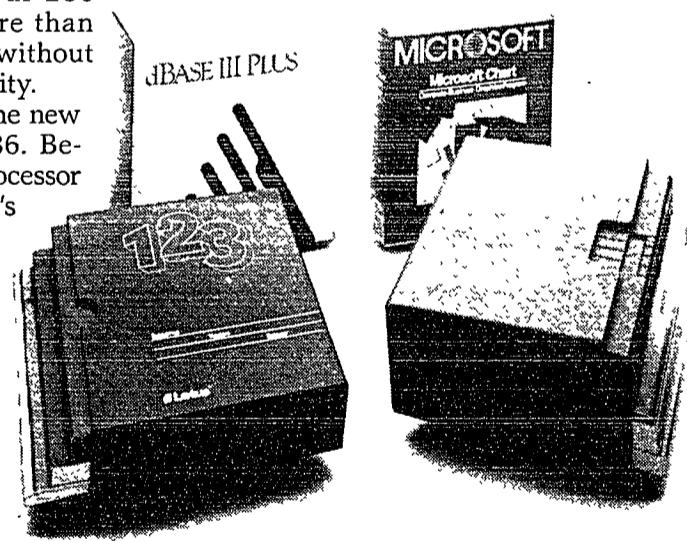

It simply works better.

computer in the world

COMPAQ
DESKPRO 386™