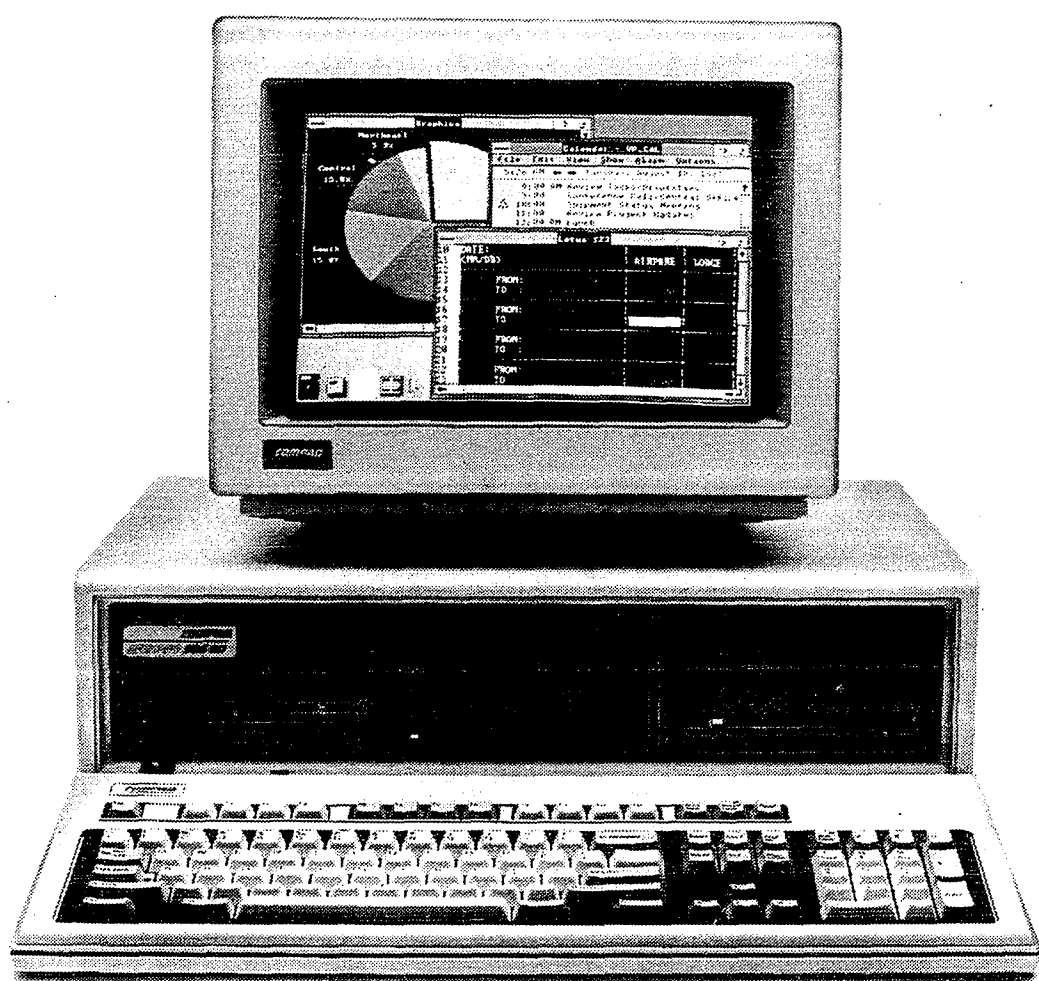

Introducing the two most powerful PC's on earth and off.

The new COMPAQ DESKPRO 386/20™ and the new 20-MHz COMPAQ PORTABLE 386™

The world now has two new benchmarks from the leader in high-performance personal computing. The 20-MHz COMPAQ DESKPRO 386/20 and the 20-lb., 20-MHz COMPAQ PORTABLE 386 deliver a level of system performance that can rival minicomputers'.

Plus they introduce advanced capabilities without sacrificing compatibility with the software and hardware you already own.

Both employ an industry-standard 80386 microprocessor and sophisticated 32-bit architecture. Our newest portable is up to 25% faster and our desktop is actually up to 50% faster than 16-MHz 386 PC's. But we did much more than simply increase the clock speed.

For instance, the COMPAQ DESKPRO 386/20 uses a cache memory controller. It complements the speed of the microprocessor, providing an

increase in system performance up to 25% over other 20-MHz 386 PC's. It's also the first PC to offer an optional Weitek™ Coprocessor Board, which can give it the performance of a dedicated engineering workstation at a mere fraction of the cost.