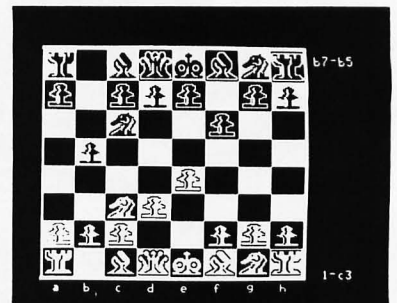

PET / TRS-80 / APPLE: Personal Software brings you the finest!

NEW! THE ELECTRIC PAINTBRUSH by Ken Anderson for 4K Level I and II TRS-80s: Create the most dazzling graphics displays you have ever seen with a minimum of effort. *The Electric Paintbrush* is actually a simple 'language' in which you can write 'programs' directing your paintbrush around the screen—drawing lines, turning corners, changing white to black, etc. Once defined, these programs may be called by other programs or repetitively executed, each time varying the parameters of brush movement.

The machine language interpreter executes your programs almost instantaneously, allowing you to create real-time, animated graphics displays. The screen photos above are actually 'snapshots' of the action of a single one-line program over about thirty seconds. Mesmerize your friends with visual effects they've never seen on a TV screen! There's no limit to the variety of exciting and artistic graphics displays you can create with *The Electric Paintbrush*. And it's available now for only \$14.95

MICROCHESS is the culmination of two years of chess playing program development by Peter Jennings, author of the famous 1K byte chess program for the KIM-1. MICROCHESS 2.0 for 8K PETs and 16K APPLES, in 6502 machine language, offers 8 levels of play to suit everyone from the beginner learning chess to the serious player. It examines positions as many as 6 moves ahead, and includes a chess clock for tournament play. MICROCHESS 1.5 for